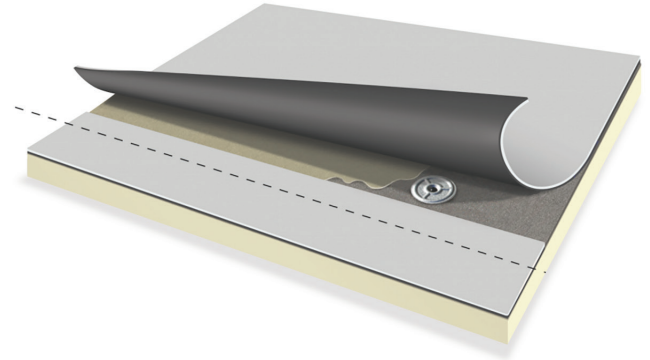

REPLACEMENT

Did you know that your building can earn you Energy Star Certification just like a refrigerator or lightbulb? We offer Energy Efficient roof replacement for both Flat and Metal.

Energy Roofing Solutions provides a roofing service for all types. We specialize in full roof replacement, repairs and maintenance on flat roofing, metal roofing and shingles. With our strong ideals, we surpass our competition and your expectations keeping you leak free with an innovative and positive experience.

RETROFIT

FLAT AND METAL

A FLAT roofing system should be white. Instead of Asphalt based materials for the flat roof, white single ply's have become the smarter choice.

With METAL, your roof should be assessed properly. Let Energy Roofing Solutions provide you with our single-ply metal retrofit system.

We combine quality workmanship, superior knowledge and low prices to provide you with service unmatched by our competitors.

REPAIR

Energy Roofing Solutions proudly installs elastomeric coatings for many roof types. The most common elastomeric restorations will be successfully installed on the following roof types: